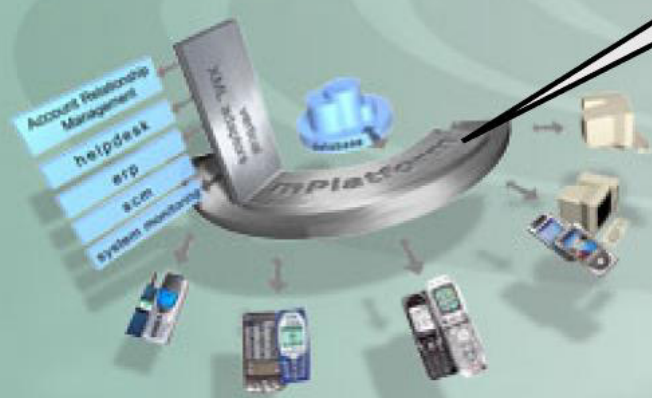

mPlatform™ provides the core functionalities for mobile data integration, management, manipulation and presentation.

It offers multiple adaptors to enterprise applications like ERP, CRM, SCM, Helpdesk; property management, logistics & network management systems; vehicles and assets location track and trace system.

It is a multi-channel xml messaging platform which incorporates existing innovative mobile Personal Information Management System (mPIMS™) and Enterprise Event Management. The contact, event and task management are "live synced" to Outlook® and integrated to the ERP and other back-end systems.

A further workflow and document security solution allows secured mobile document retrieval and mobile data submission using SMS, FVR and encryption solutions.

**mPlatform™ Architecture**